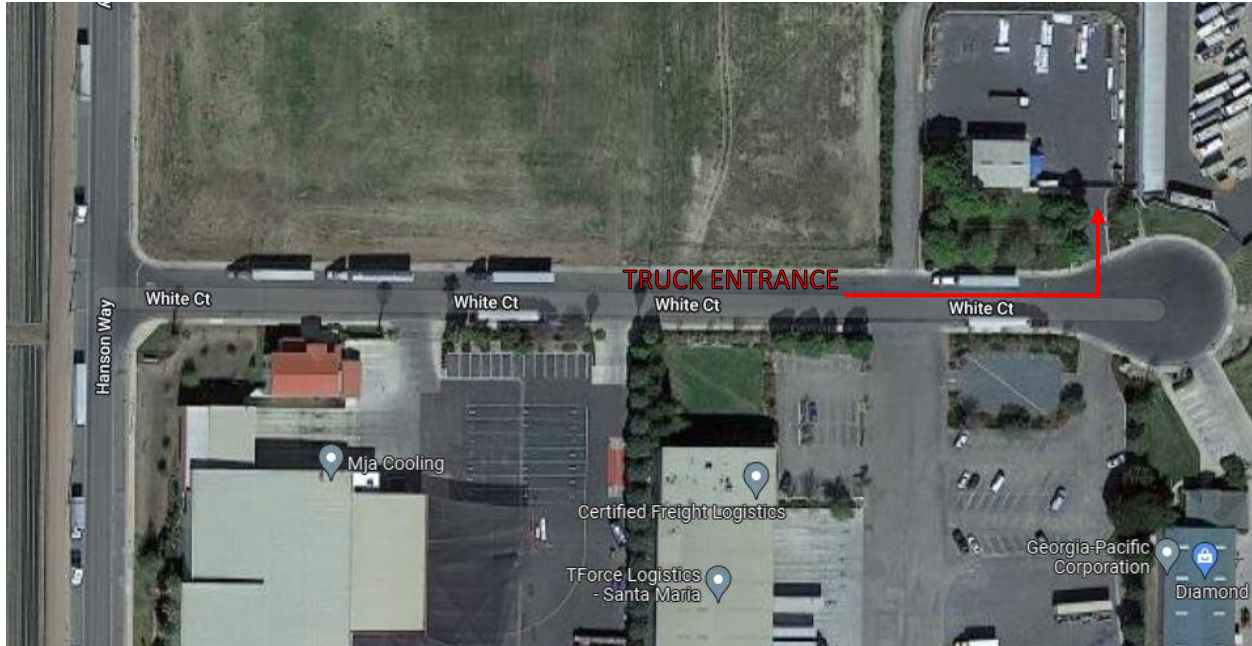

WEYRICK LUMBER
1323 WHITE CT
SANTA MARIA CA 93458
805-938-4800

- DIRECTIONS:
- 101 FREEWAY TO STOWELL RD EXIT
 - WEST ON STOWELL RD
 - RIGHT ON HANSON WAY
 - RIGHT ON WHITE CT
 - LEFT INTO WEYRICK YARD

UNLOADING HOURS: 7AM – 3PM MONDAY – FRIDAY
STREET PARKING AVAILABLE