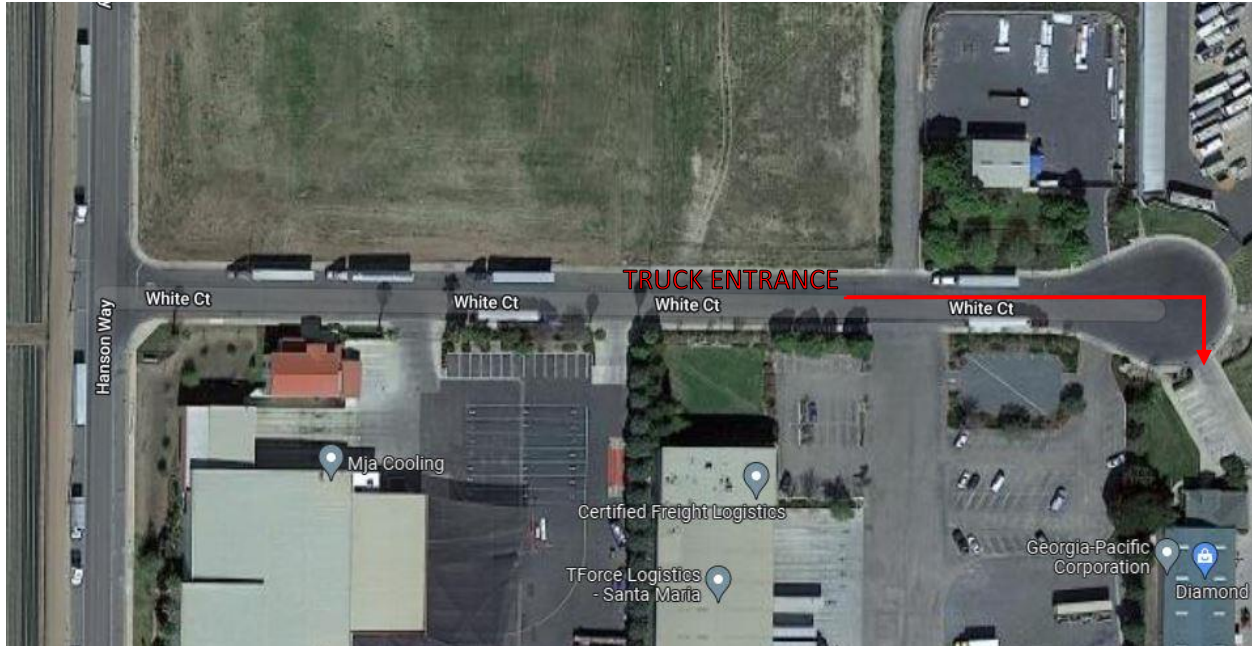

WEYRICK LUMBER
1306 WHITE CT
SANTA MARIA CA 93458
805-938-4800

- DIRECTIONS:
- 101 FREEWAY TO STOWELL RD EXIT
 - WEST ON STOWELL RD
 - RIGHT ON HANSON WAY
 - RIGHT ON WHITE CT
 - RIGHT INTO WEYRICK YARD

UNLOADING HOURS: 7AM – 3PM MONDAY – FRIDAY
NO OVERNIGHT PARKING AVAILABLE