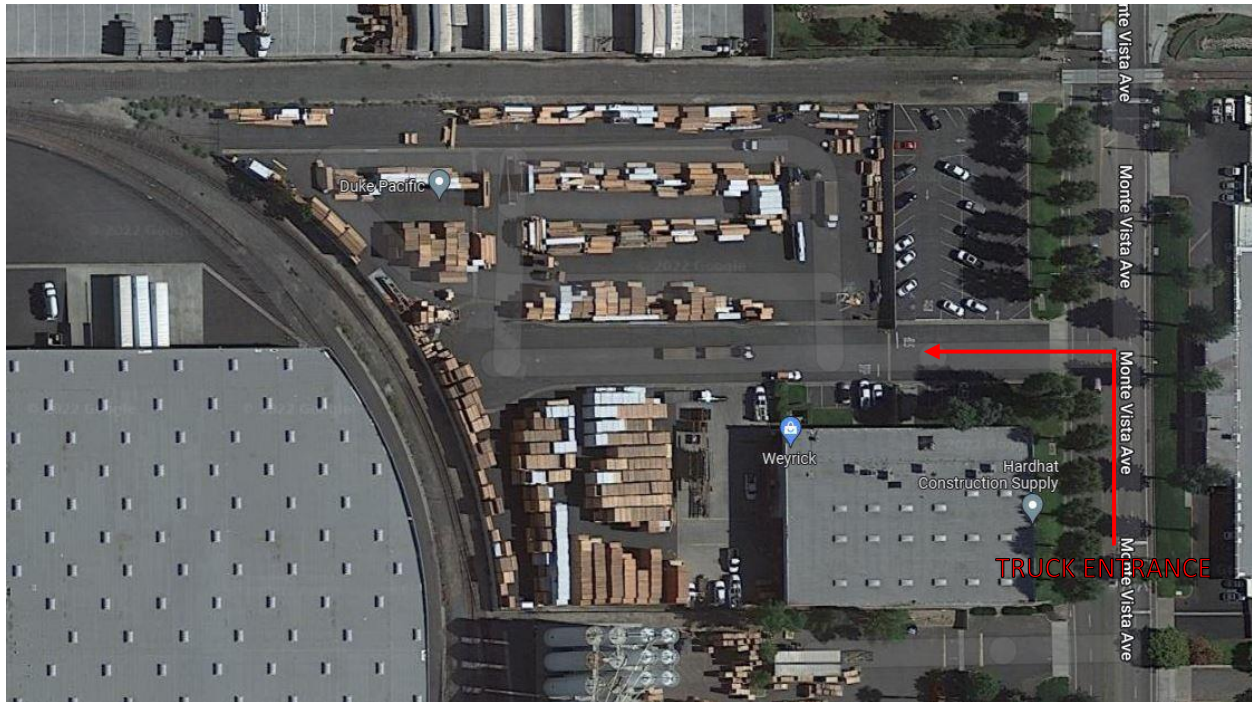

WEYRICK LUMBER  
13950 MONTE VISTA AVE  
CHINO CA 91760  
909-464-8444

- DIRECTIONS:**
- 210 EAST FREEWAY TO THE 57 SOUTH FREEWAY
  - 57 SOUTH FREEWAY TO THE 71 SOUTH FREEWAY
  - EXIT AT GRAND AVE TO THE LEFT
  - GRAND AVE WILL CHANGE TO EDISON AVE
  - LEFT ONTO MONTE VISTA AVE
  - NORTH ONE BLOCK, WEYRICK ON THE LEFT