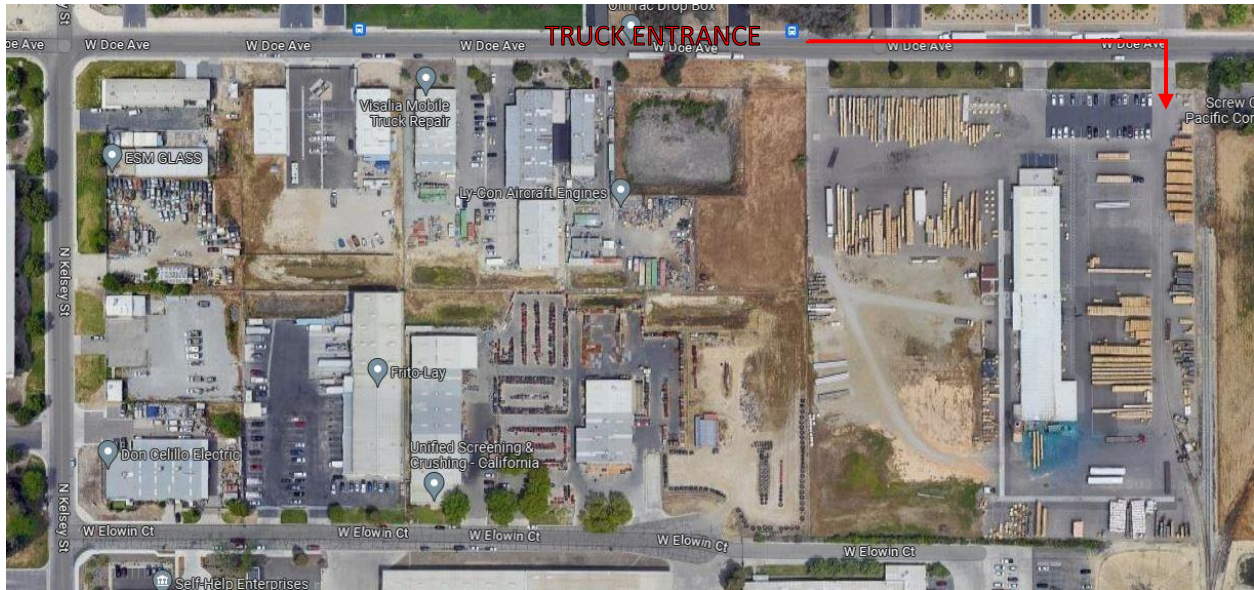

WEYRICK LUMBER
8009 WEST DOE AVE
VISALIA CA 93291
559-434-4800

- DIRECTIONS:
- HWY 198 TO PLAZA DRIVE EXIT
 - NORTH ON N. PLAZA DR
 - RIGHT ON W. GOSHEN AVE
 - LEFT ON N. KELSEY ST
 - RIGHT ON W. DOE AVE
 - RIGHT INTO WEYRICK LUMBER

UNLOADING HOURS: 7AM – 3PM MONDAY – FRIDAY
STREET PARKING AVAILABLE